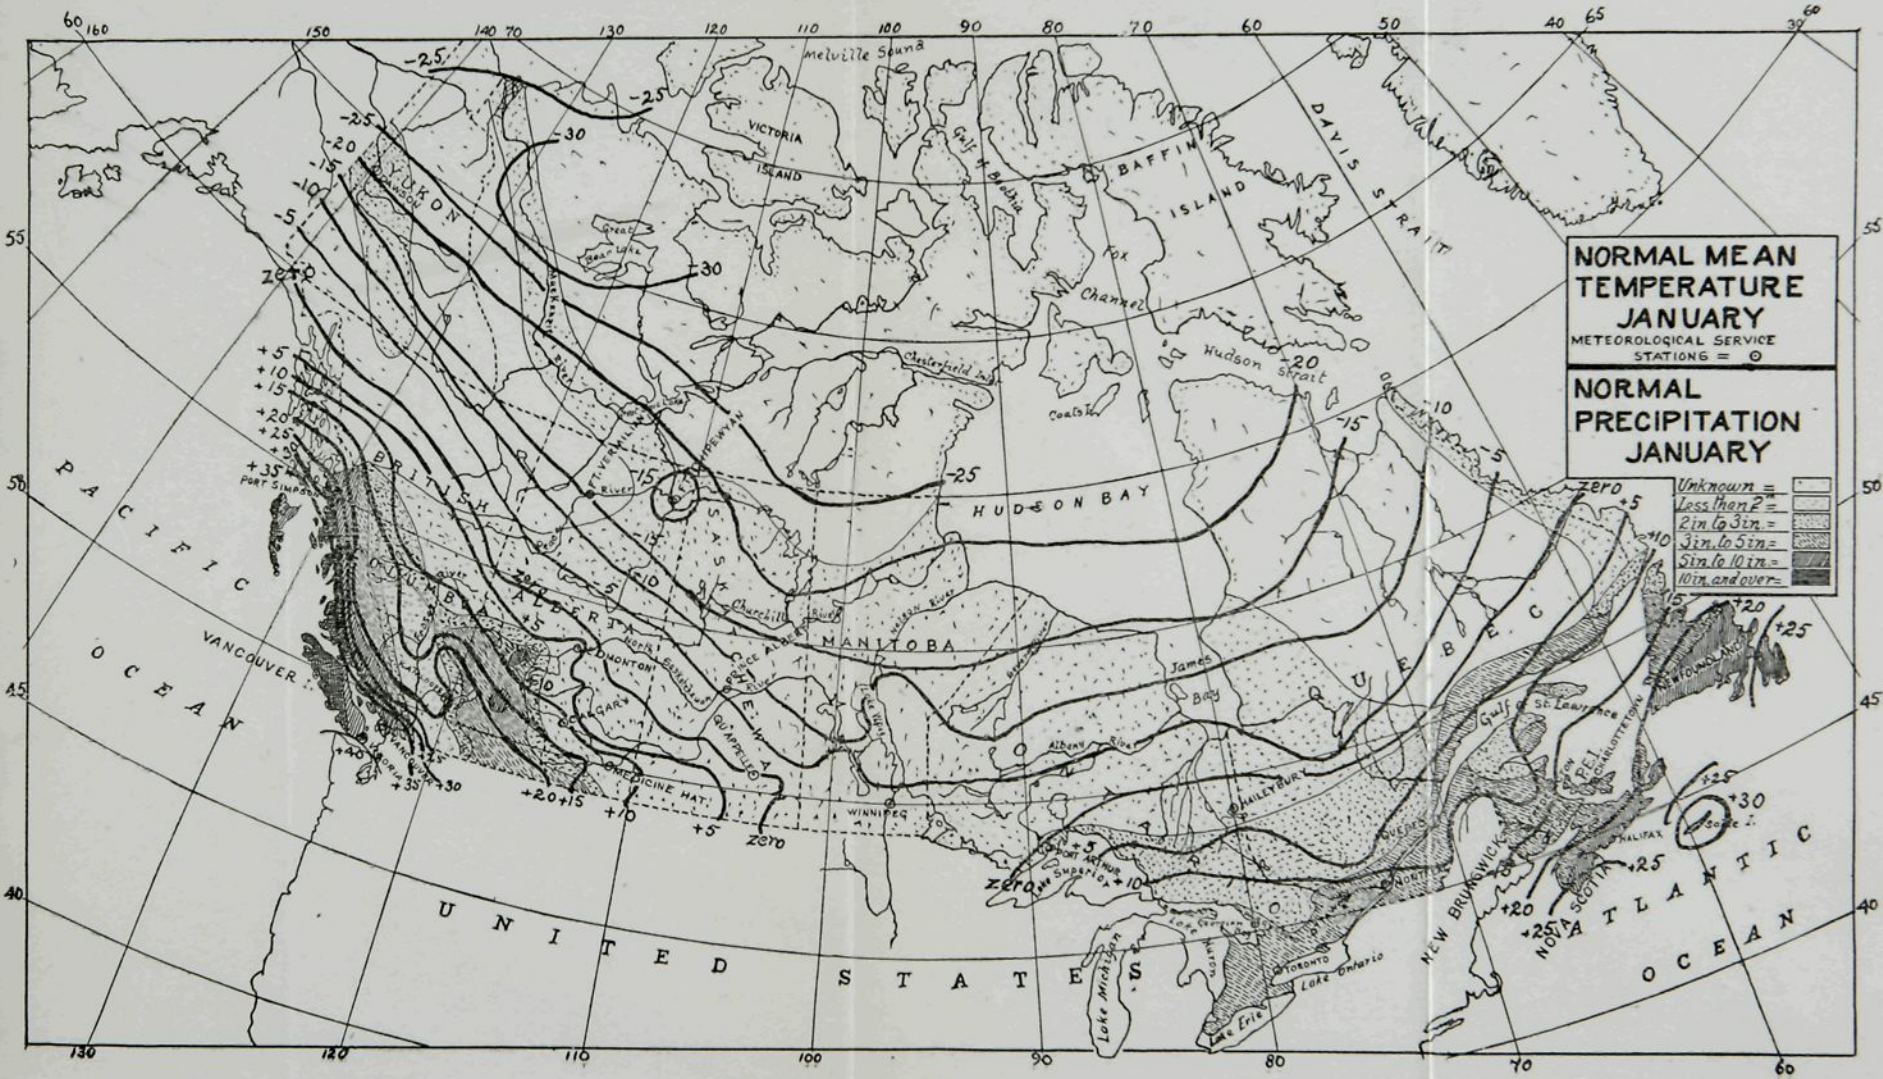

MAP OF CANADA SHOWING NORMAL MEAN TEMPERATURE AND PRECIPITATION IN JANUARY.

NORMAL MEAN TEMPERATURE JANUARY
 METEOROLOGICAL SERVICE
 STATIONS = ⊙

NORMAL PRECIPITATION JANUARY

Unknown =	[White box]
Less than 2" =	[Lightest stippled box]
2 in to 3 in =	[Light stippled box]
3 in to 5 in =	[Medium stippled box]
5 in to 10 in =	[Dark stippled box]
10 in and over =	[Darkest stippled box]